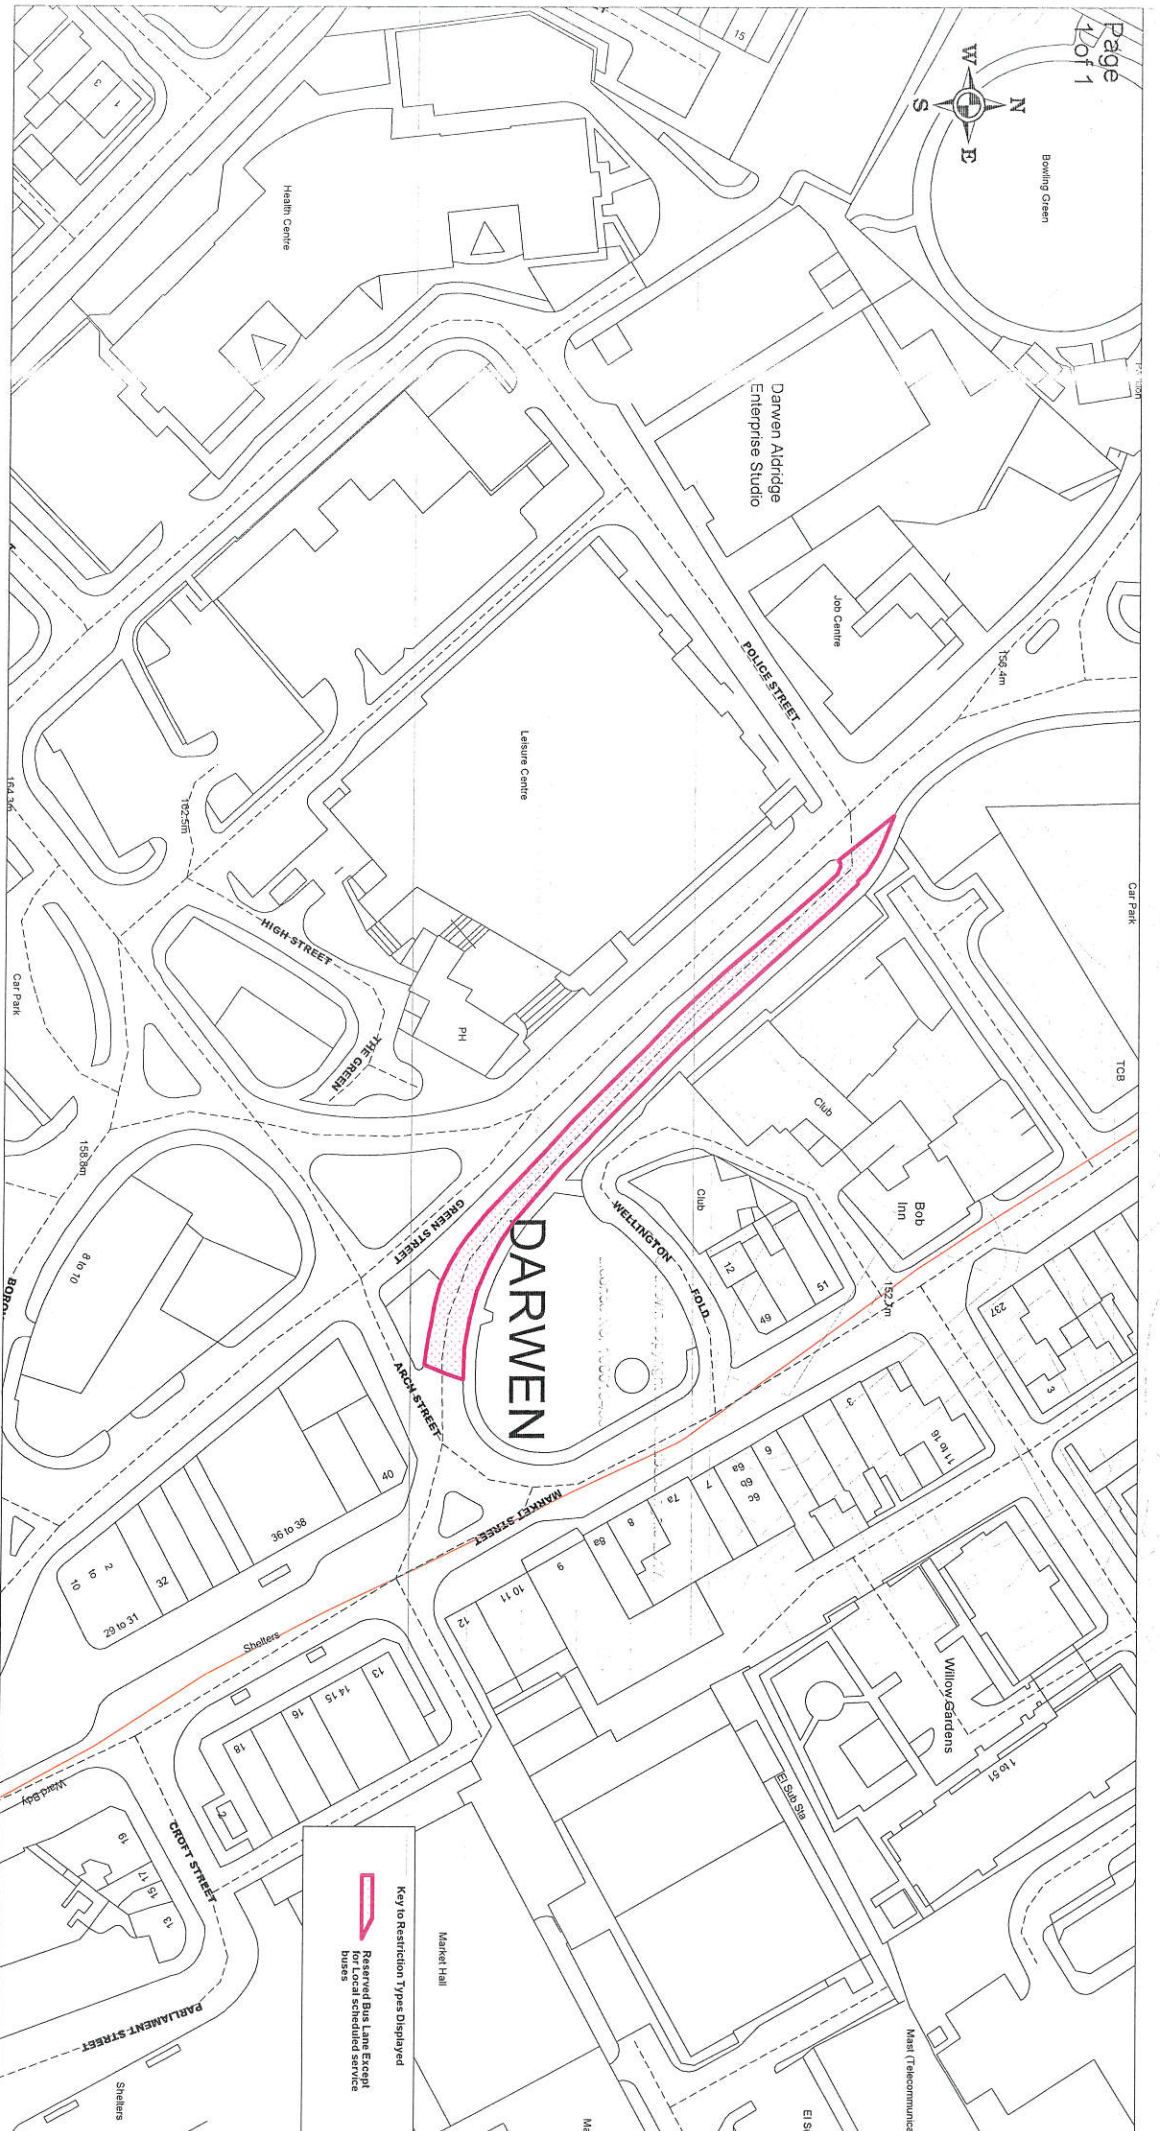

Priority Bus Lanes - Blackburn Road Darwen

SCALE	1 : 1200
DATE	21/11/2019
DRAWING No.	
DRAWN BY	
Checked by	

Key to Restriction Types Displayed
 Reserved Bus Lane Except for local scheduled service buses