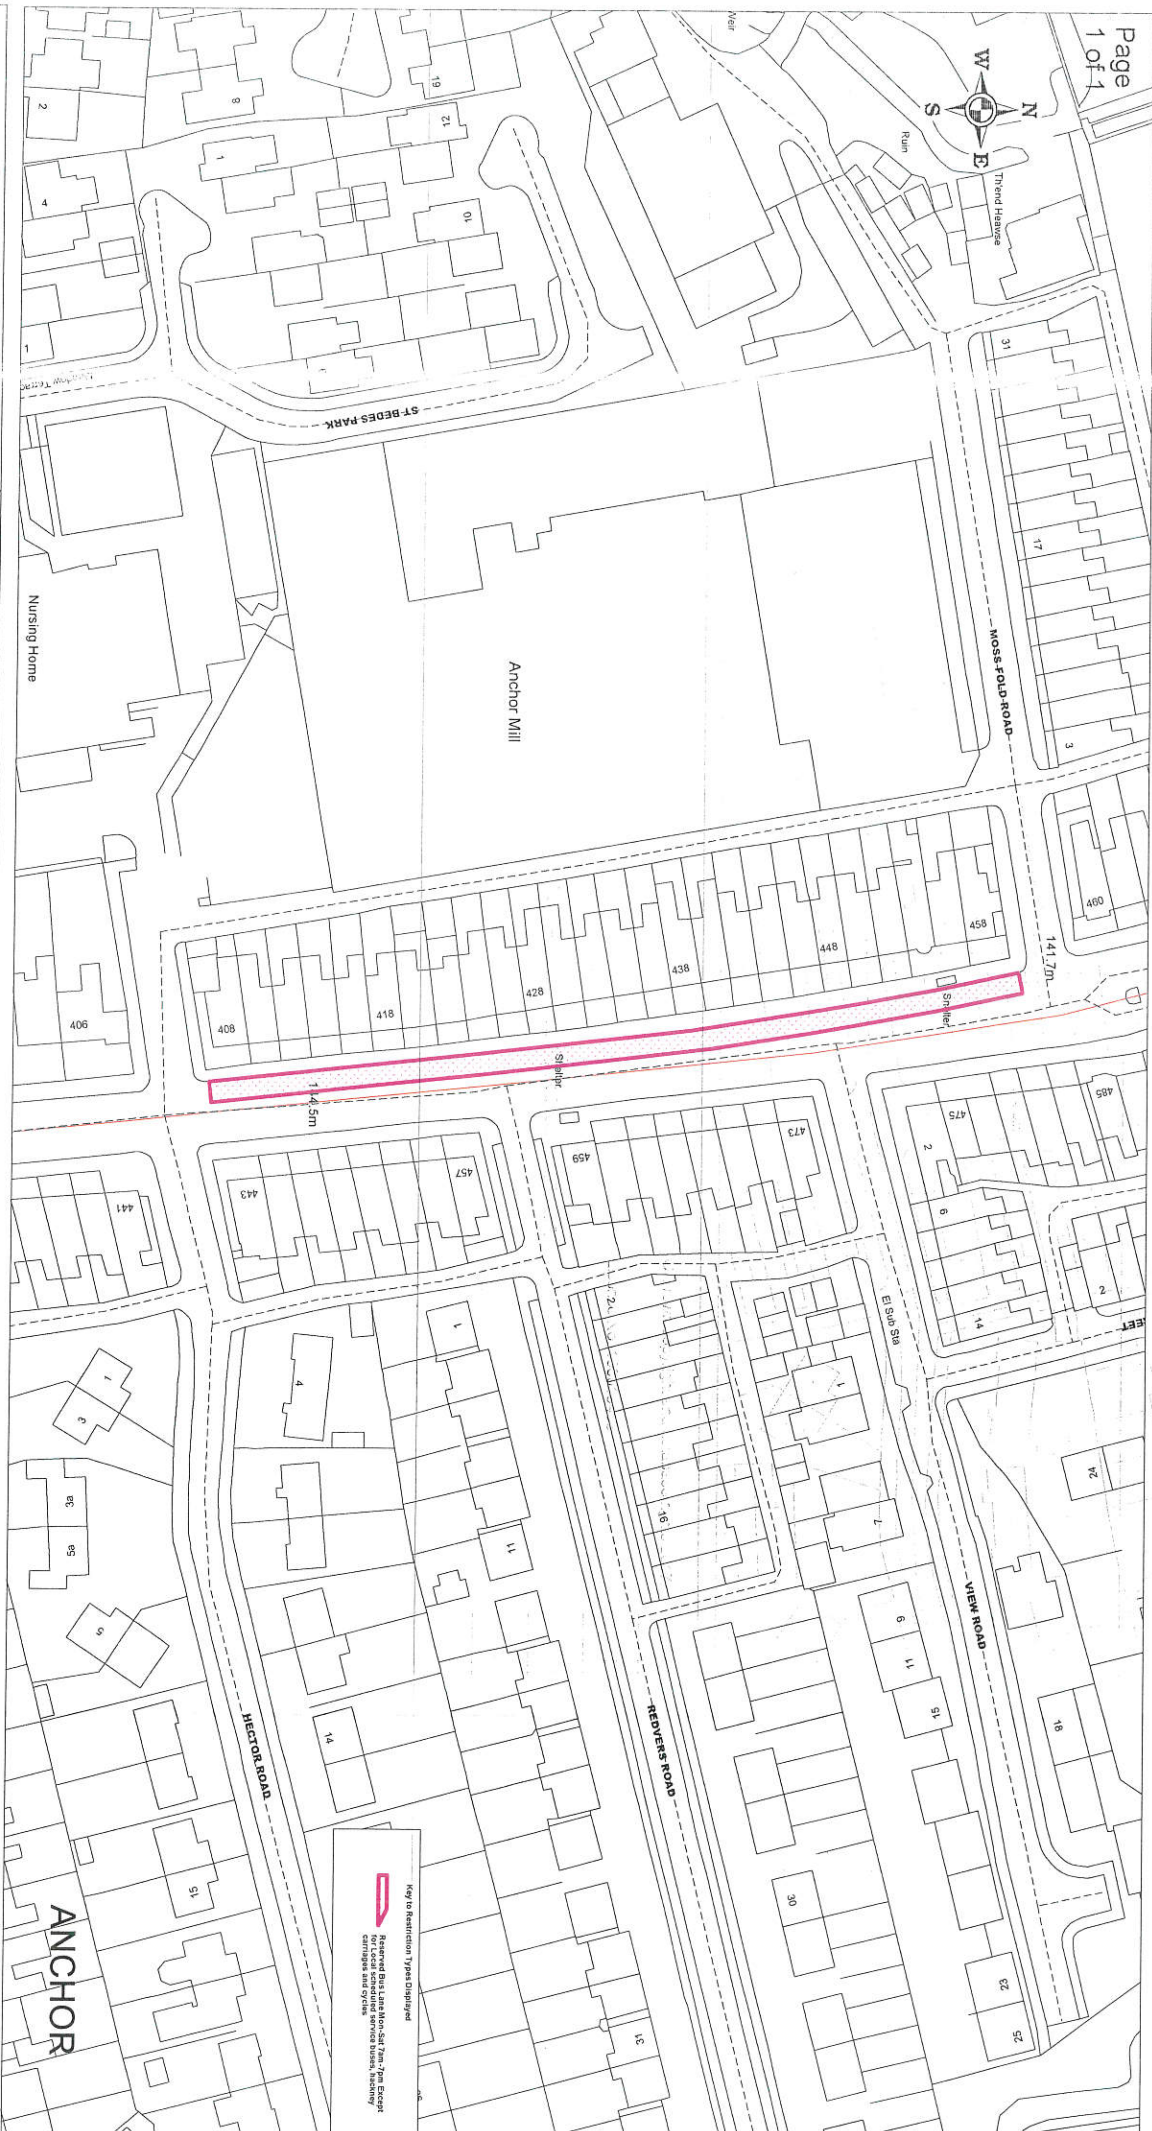

Key to Restrictions Trans displayed
Reserved Bus Lane (on-street) for buses, coaches, minibuses and cycles

© Crown copyright and database rights 2017.
Licence No. 100019493

Priority Bus Lanes - Blackburn Road Darwen

SCALE	1 : 1200
DATE	21/11/2019
DRAWING No.	
DRAWN BY	
Checked by