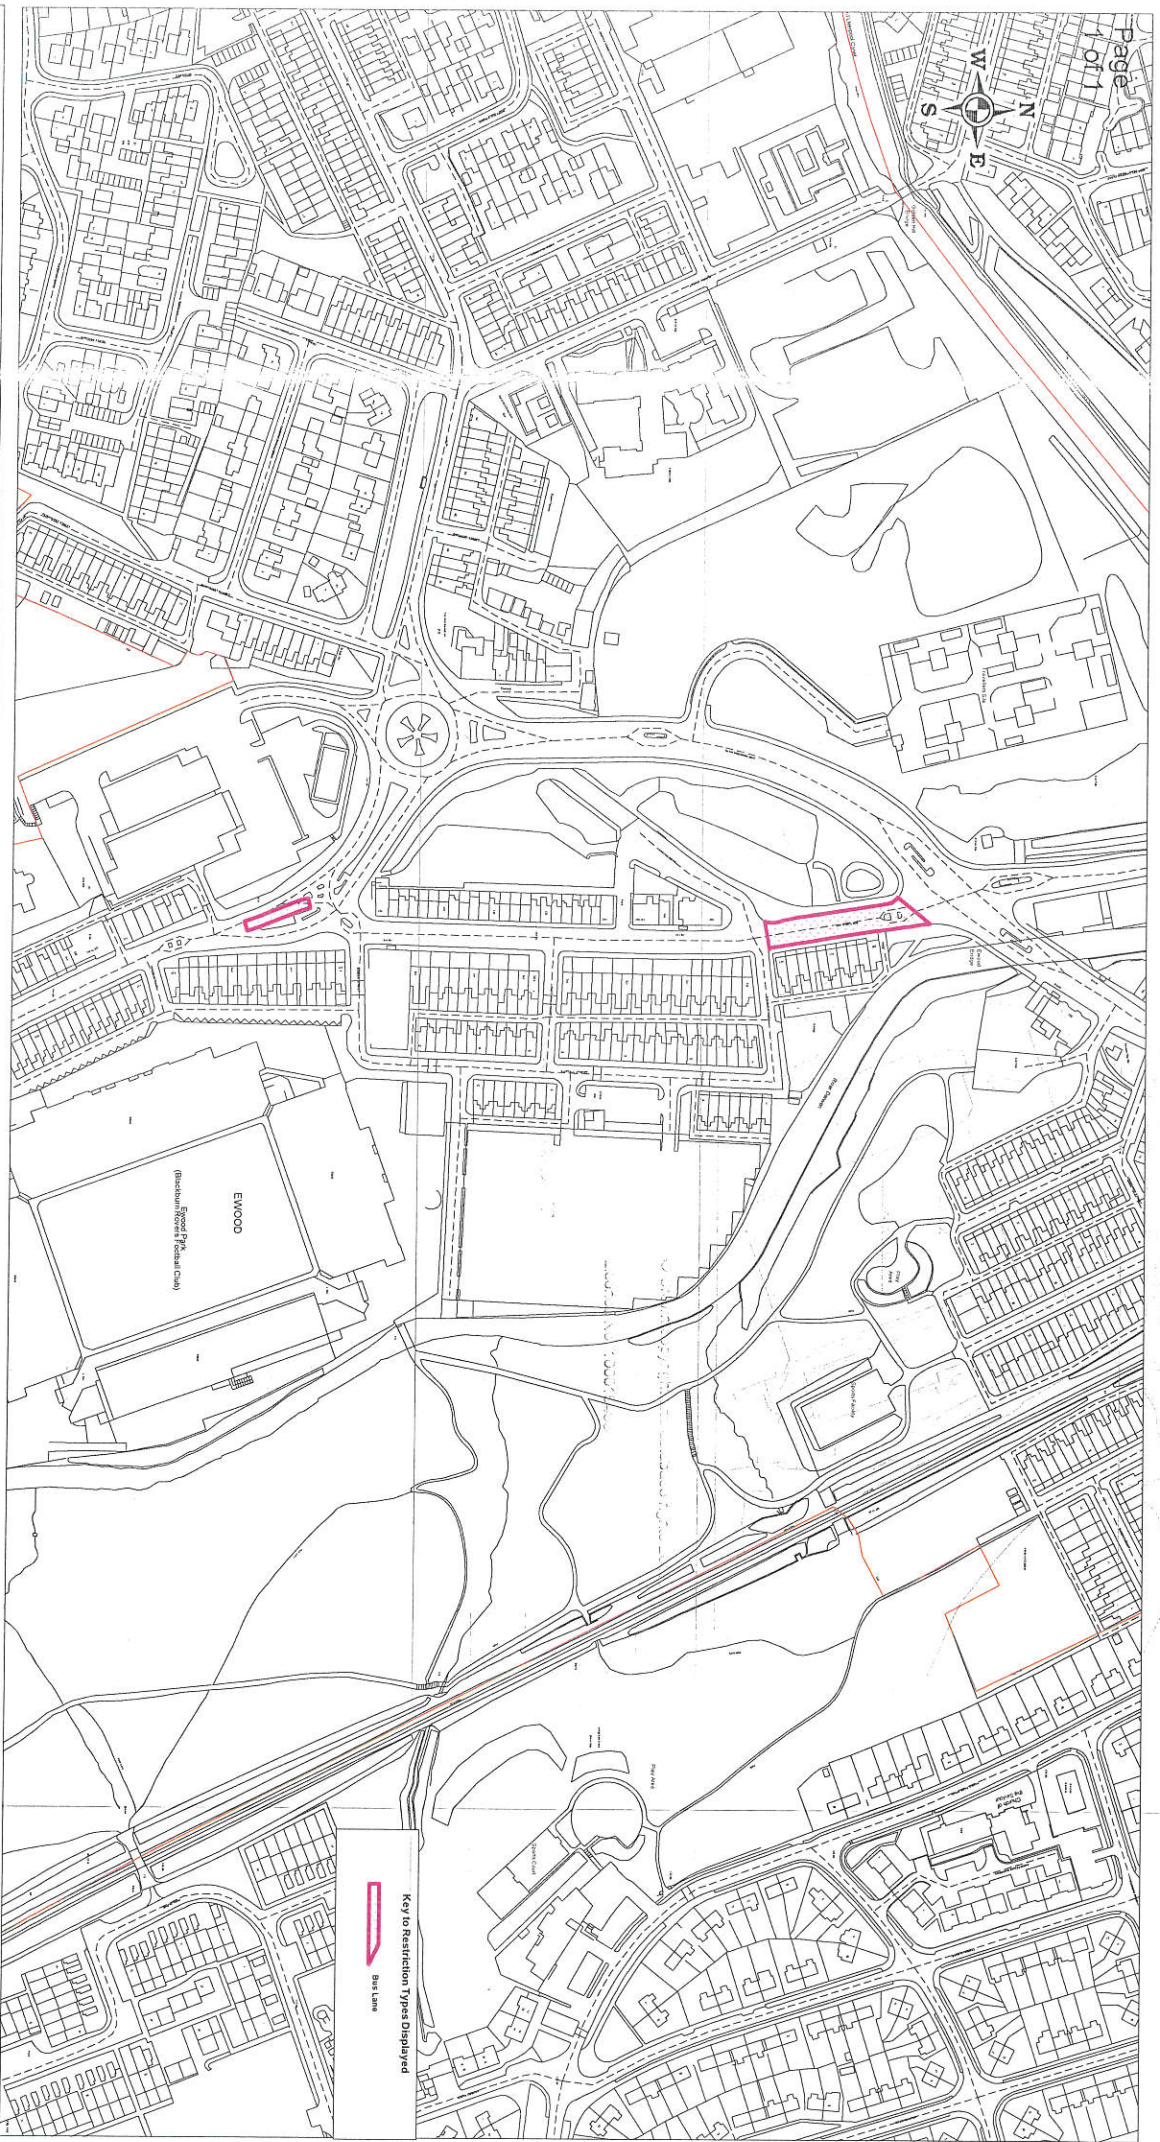

Key to Restriction Types Displayed
Bus Lane

© Crown copyright and database rights 2017.

Licence No. 100019493

Priority Bus Lanes - Bolton Road Blackburn

SCALE 1 : 3500

DATE 21/1/2019

DRAWING No.

DRAWN BY

Checked by